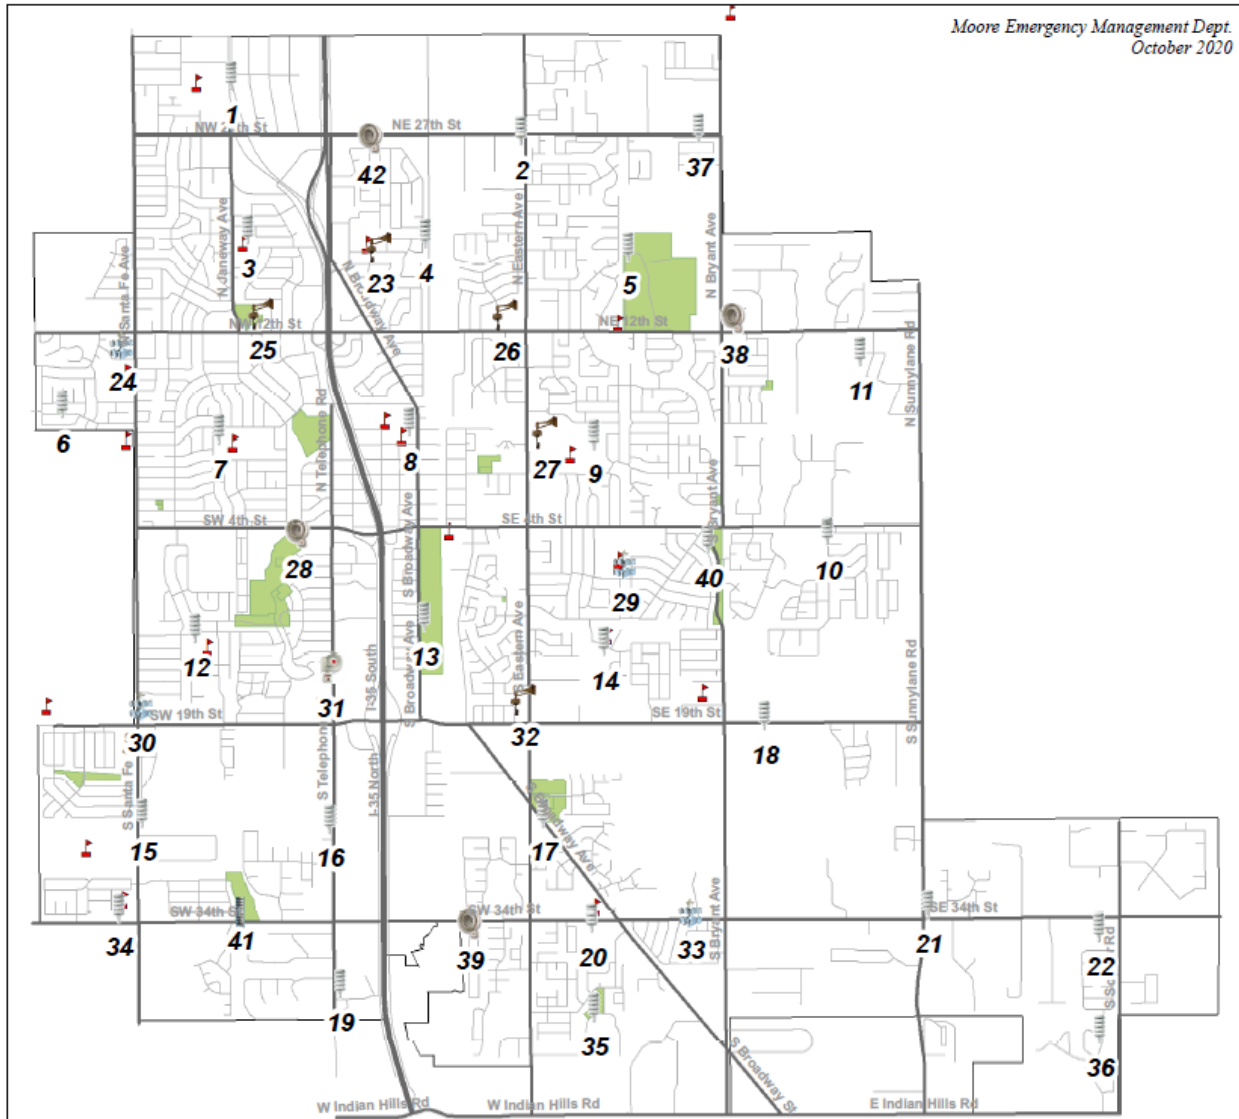

City of Moore Outdoor Warning System

Moore Emergency Management Dept.
October 2020

1 Shields & Cass	15 2500 S. Santa Fe	29 Highland East Jr High
2 NE27 & Eastern	16 2600 S Telephone	30 SW 16th & Santa Fe
3 Kelley Elementary	17 Broadway & Eastern	31 SW 17th & Telephone Rd.
4 2100 Nail Parkway	18 SE 19th & Bryant	32 SE 19th & Eastern
5 Buck Thomas Park	19 Randall University	33 SE34 & Fairway Dr.
6 Greenbriar Park	20 Broadmoore Elementary	34 Oakridge Elementary
7 Southgate Elementary	21 SE 34th & Sunnyslane	35 Apples Splashpad Park
8 City Hall	22 SE 34th & Sooner Rd	36 SE 42nd & Vista Dr
9 MHS Baseball Stadium	23 Northmoore Elementary	37 NE 27 & Bryant
10 2600 SE 4th St	24 NW12 & Santa Fe	38 Fire Station #4
11 NE 12th & Hilltop	25 Fire Training Center	39 SW 34th & BNSF Railroad
12 Plaza Towers Elementary	26 NE12 & Flicker Ridge	40 Veterans Park
13 Central Park	27 Moore High School	41 Arbor Gardens Park
14 Apple Creek Elementary	28 Little River Park	42 NE 27th & Highland